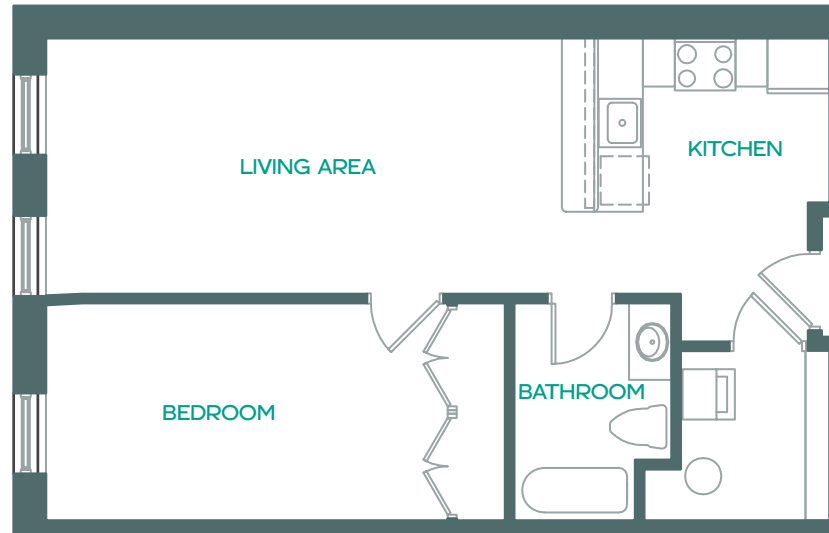

Oasis

Unit 232 720 sq. ft.

1 Bedroom | 1 Bathroom

Notes

---

540 Bond Street
Bridgeport, CT 06610

203.123.4567

oasisbpt.com