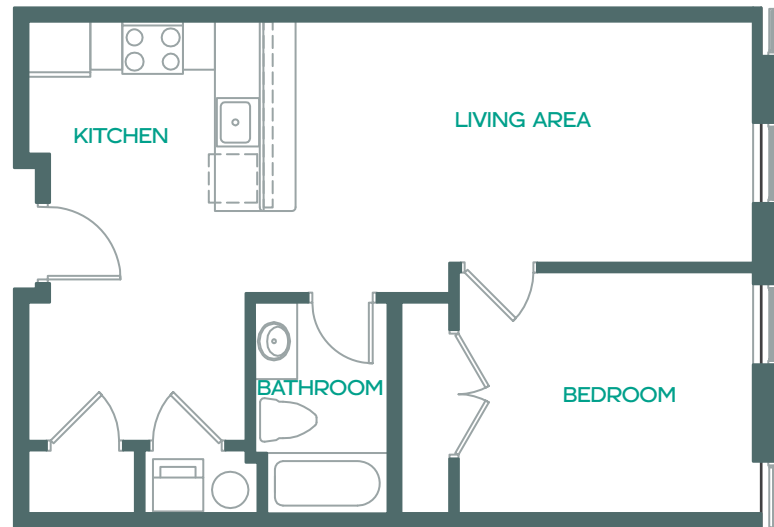

Unit 221 660 sq. ft.

1 Bedroom | 1 Bathroom

Notes

2ND FLOOR

540 Bond Street
Bridgeport, CT 06610

203.123.4567

oasisbpt.com

EQUAL HOUSING
OPPORTUNITY