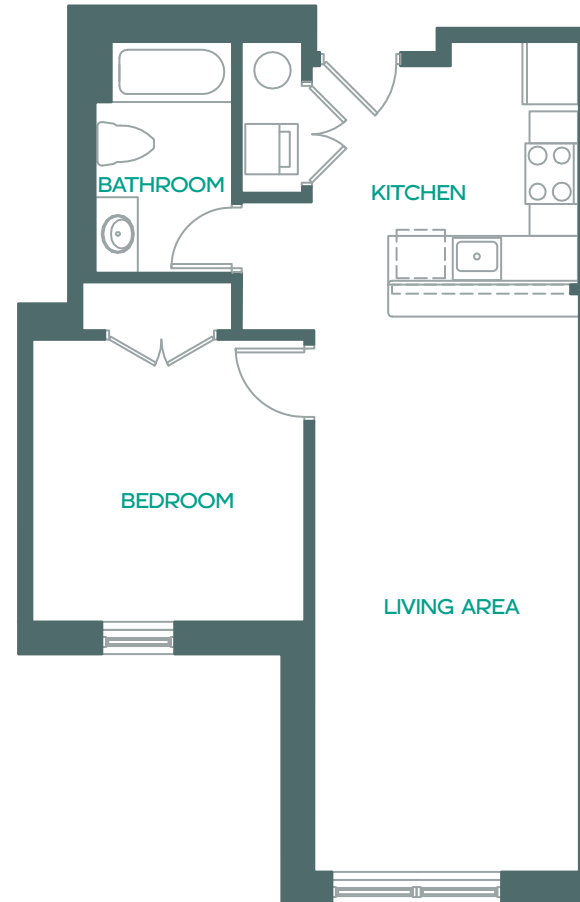

Oasis

Unit 201 865 sq. ft.

2 Bedroom | 1 Bathroom

Notes

2ND FLOOR

540 Bond Street
Bridgeport, CT 06610

203.123.4567

oasisbpt.com

Oasis

Unit 202 260 sq. ft.

1 Bedroom | 1 Bathroom

Notes

2ND FLOOR

540 Bond Street
Bridgeport, CT 06610

203.123.4567

oasisbpt.com

EQUAL HOUSING
OPPORTUNITY

Oasis

Unit 203 685 sq. ft.
1 Bedroom w/ Den | 1 Bathroom

Notes

2ND FLOOR

540 Bond Street
Bridgeport, CT 06610

203.123.4567

oasisbpt.com