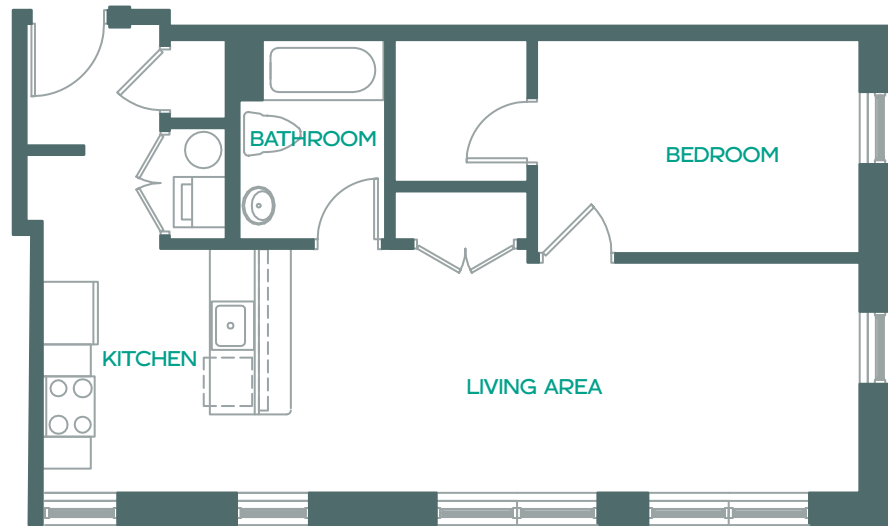

Oasis

Unit 211 622 sq. ft.
1 Bedroom | 1 Bathroom

Notes

---

540 Bond Street
Bridgeport, CT 06610

203.123.4567

oasisbpt.com