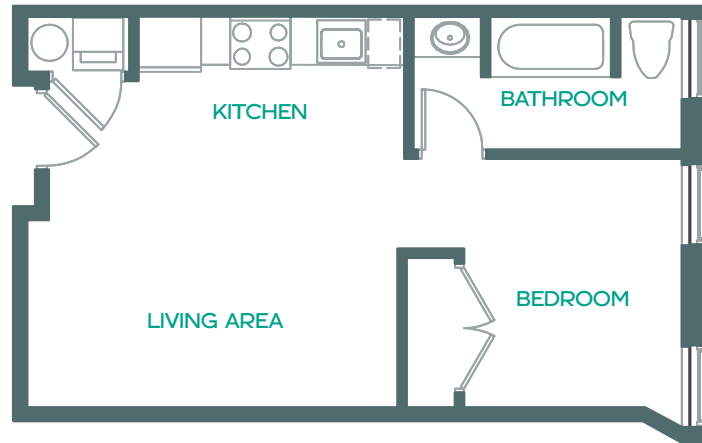

Oasis

Unit 226 430 sq. ft.

Studio | 1 Bathroom

Notes

---

540 Bond Street
Bridgeport, CT 06610

203.123.4567

oasisbpt.com