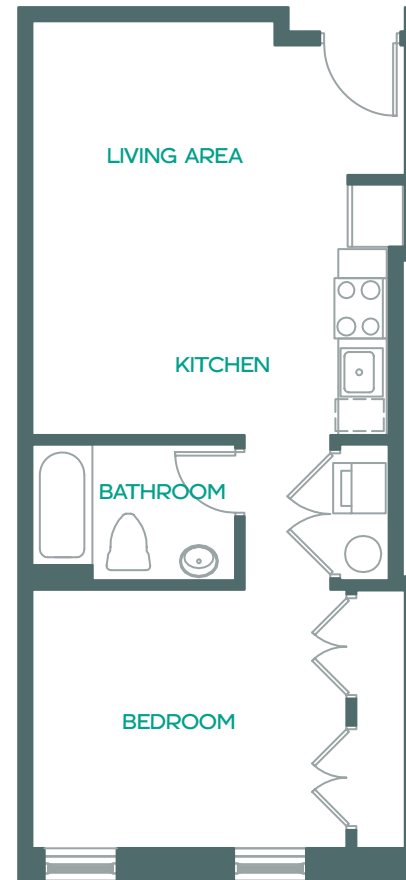

540 Bond Street
Bridgeport, CT 06610

203.123.4567

oasisbpt.com

EQUAL HOUSING
OPPORTUNITY

Oasis

Unit 210 535 sq. ft.

Studio | 1 Bathroom

Notes

2ND FLOOR

540 Bond Street
Bridgeport, CT 06610

203.123.4567

oasisbpt.com

EQUAL HOUSING
OPPORTUNITY

Oasis

Unit 211 622 sq. ft.
1 Bedroom | 1 Bathroom

Notes