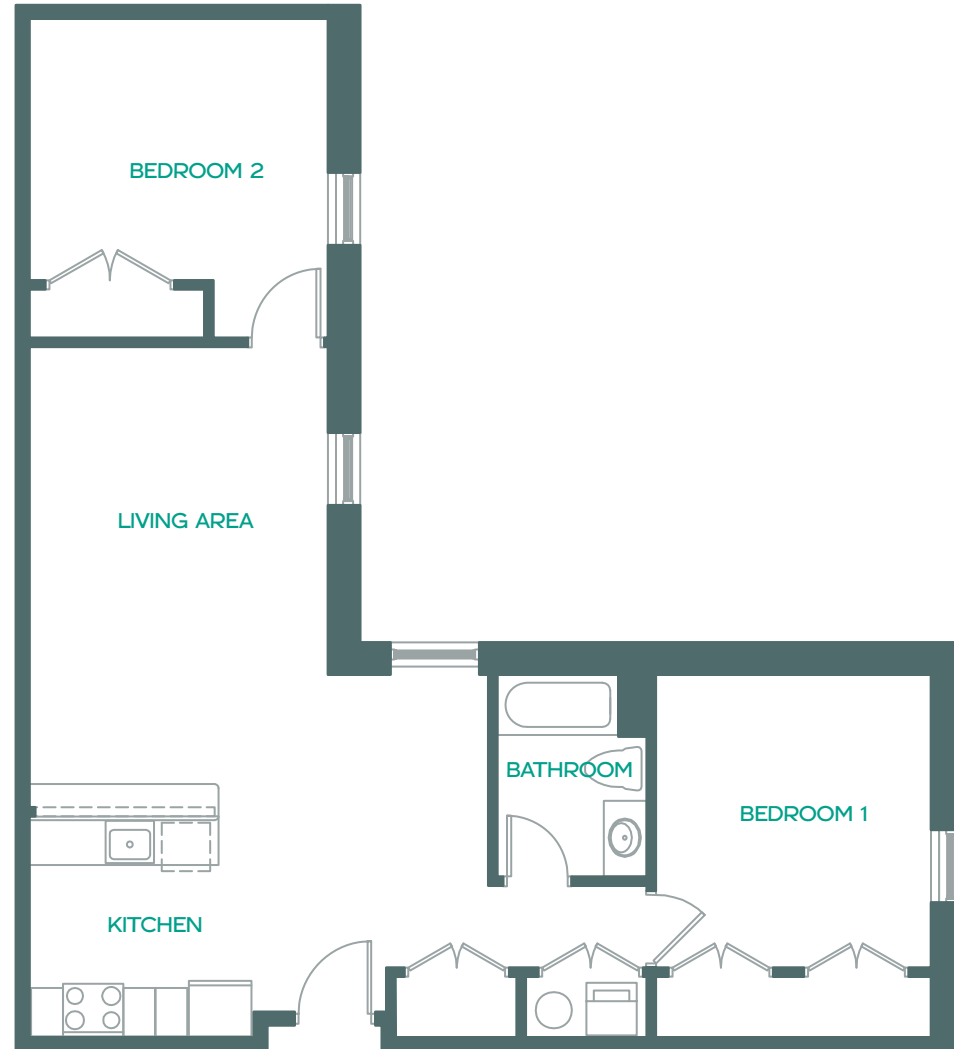

Oasis

Unit 207 893 sq. ft.

2 Bedroom | 1 Bathroom

Notes

---

540 Bond Street
Bridgeport, CT 06610

203.123.4567

oasisbpt.com