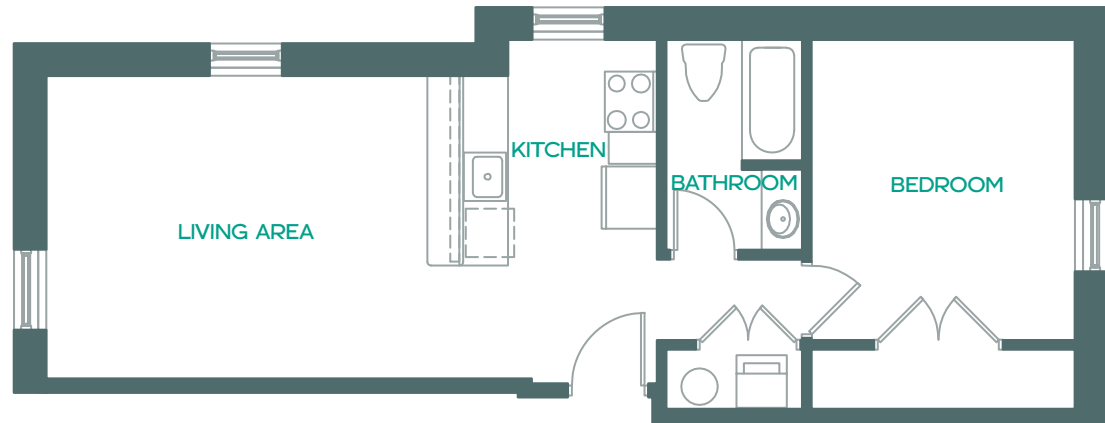

Notes

2ND FLOOR

540 Bond Street
Bridgeport, CT 06610

203.123.4567

oasisbpt.com

EQUAL HOUSING
OPPORTUNITY

Oasis

Unit 220 1,050 sq. ft.