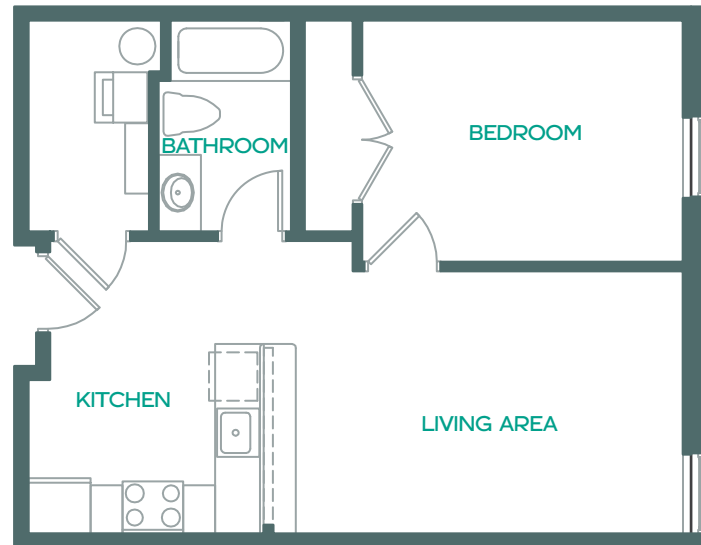

EQUAL HOUSING
OPPORTUNITY