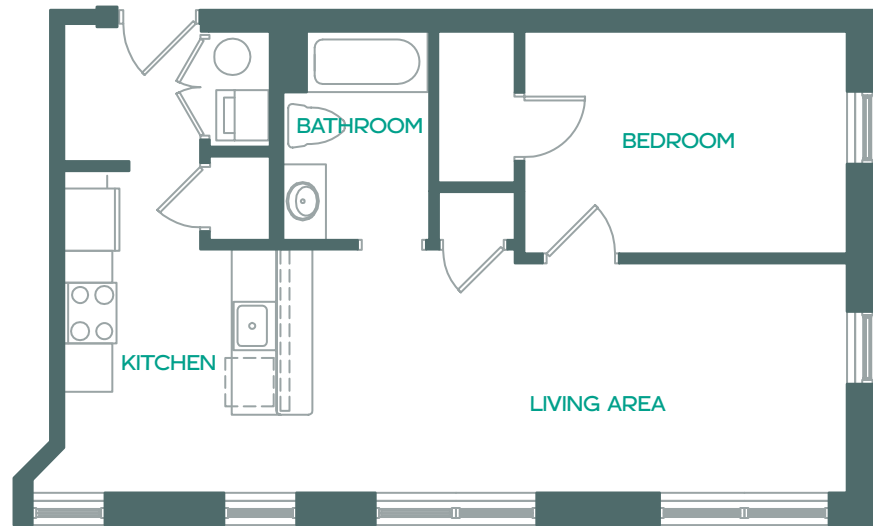

oasisbpt.com

EQUAL HOUSING
OPPORTUNITY

Oasis

Unit 205 620 sq. ft.

1 Bedroom | 1 Bathroom

Notes

2ND FLOOR

540 Bond Street
Bridgeport, CT 06610

203.123.4567

oasisbpt.com

Oasis

Unit 206 510 sq. ft.

1 Bedroom | 1 Bathroom

Notes

2ND FLOOR

540 Bond Street
Bridgeport, CT 06610