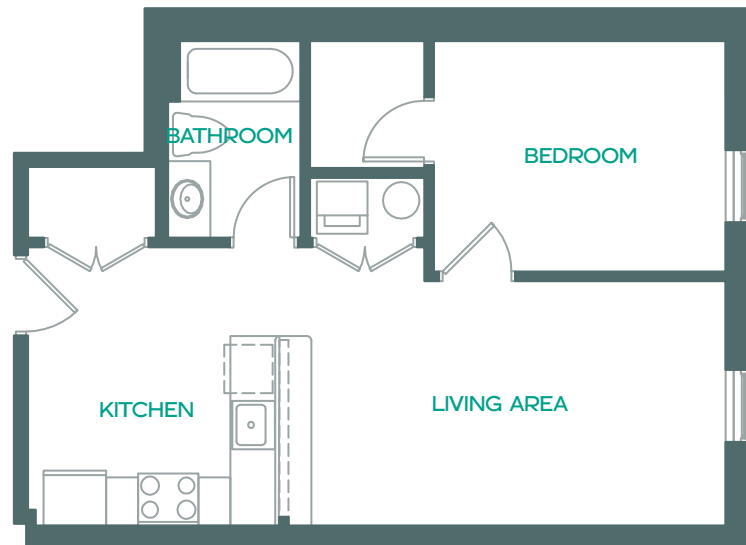

EQUAL HOUSING
OPPORTUNITY