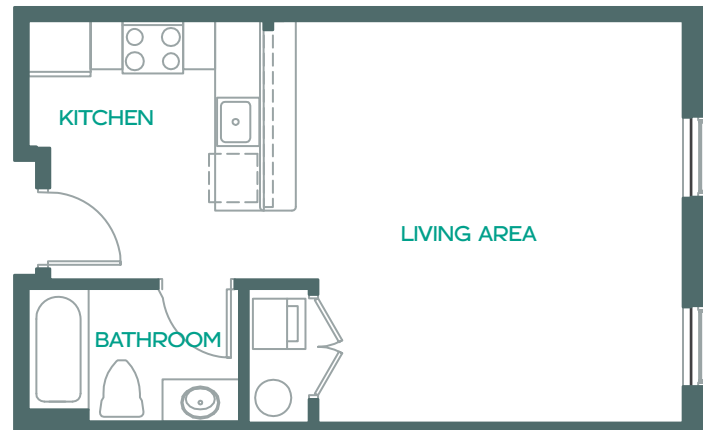

Oasis

Unit 223 450 sq. ft.

Studio | 1 Bathroom

Notes

2ND FLOOR

540 Bond Street
Bridgeport, CT 06610

203.123.4567

oasisbpt.com