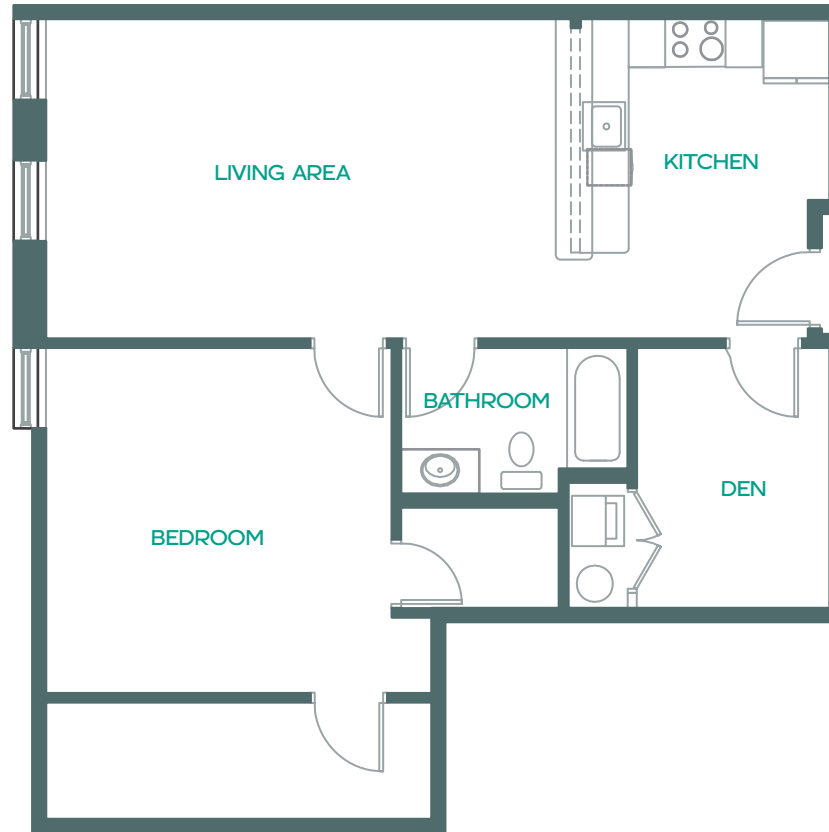

Oasis

Unit 234 930 sq. ft.
1 Bedroom w/ Den | 1 Bathroom

Notes

---

540 Bond Street
Bridgeport, CT 06610

203.123.4567

oasisbpt.com