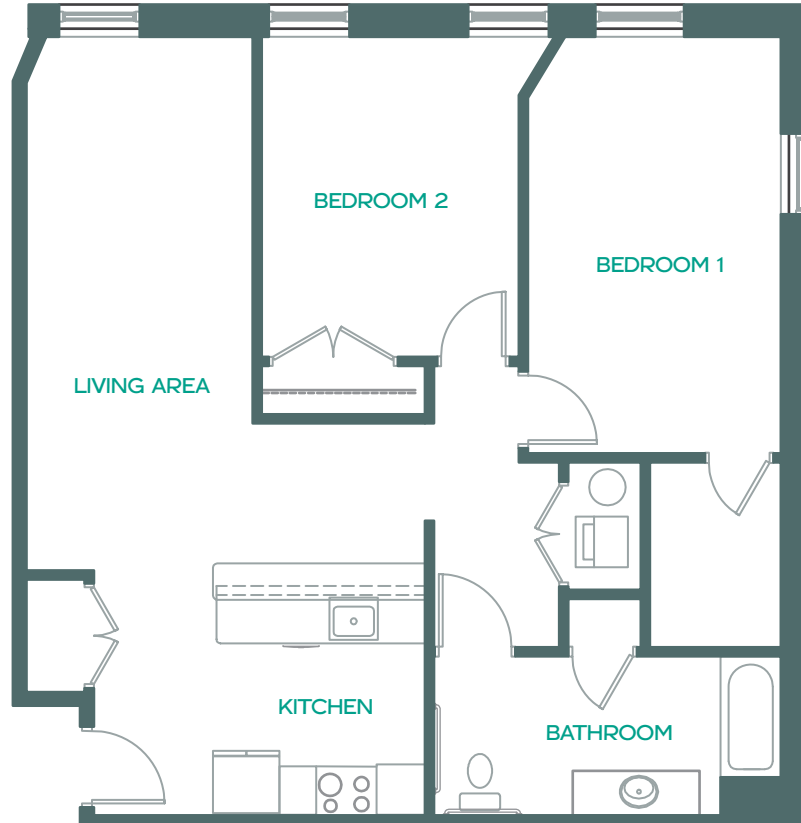

EQUAL HOUSING
OPPORTUNITY