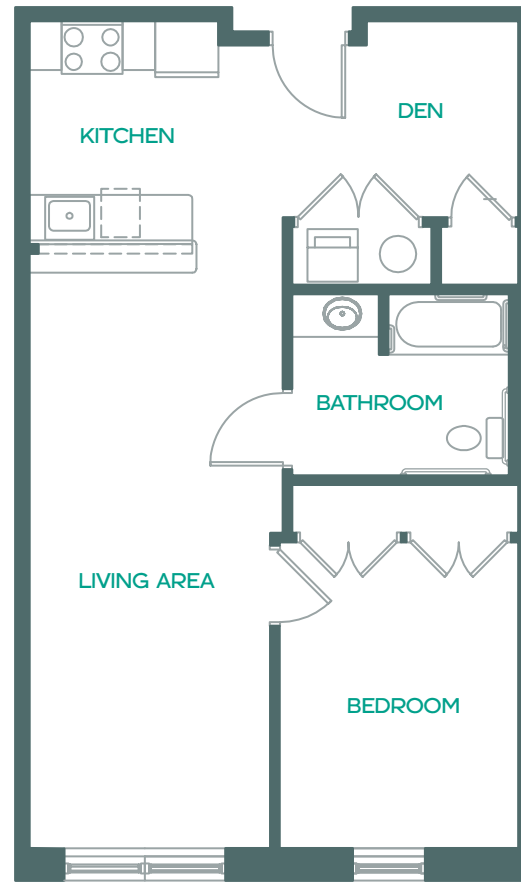

EQUAL HOUSING
OPPORTUNITY