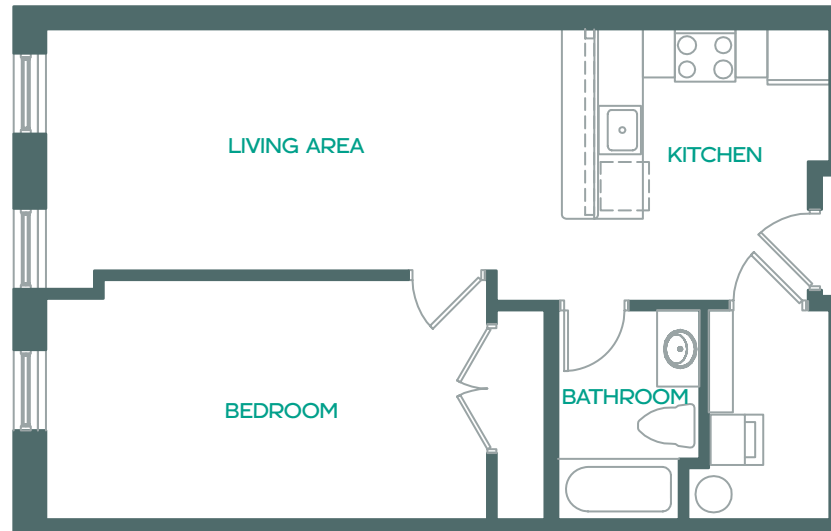

Oasis

Unit 233 670 sq. ft.

1 Bedroom | 1 Bathroom

Notes

---

540 Bond Street
Bridgeport, CT 06610

203.123.4567

oasisbpt.com