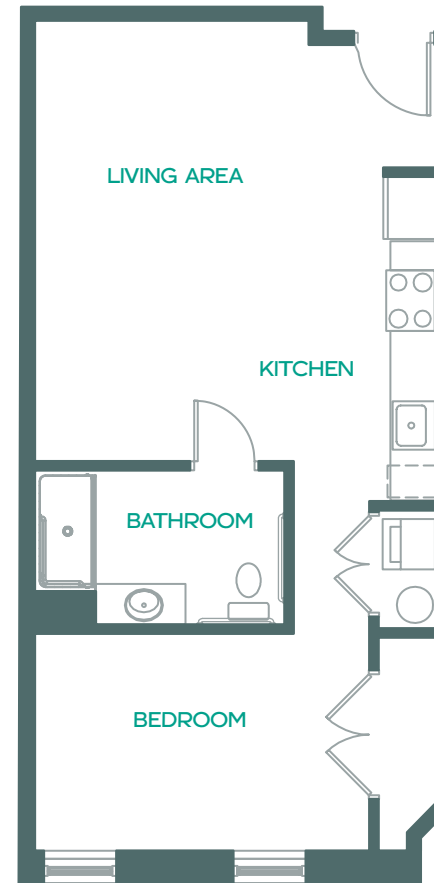

EQUAL HOUSING
OPPORTUNITY

Oasis

Unit 204 565 sq. ft.

Studio | 1 Bathroom

Notes

2ND FLOOR

540 Bond Street
Bridgeport, CT 06610

203.123.4567

oasisbpt.com

EQUAL HOUSING
OPPORTUNITY

Oasis

Unit 205 620 sq. ft.

1 Bedroom | 1 Bathroom

Notes

2ND FLOOR

540 Bond Street
Bridgeport, CT 06610

203.123.4567

oasisbpt.com

Oasis

Unit 206 510 sq. ft.

1 Bedroom | 1 Bathroom

Notes

2ND FLOOR

540 Bond Street
Bridgeport, CT 06610