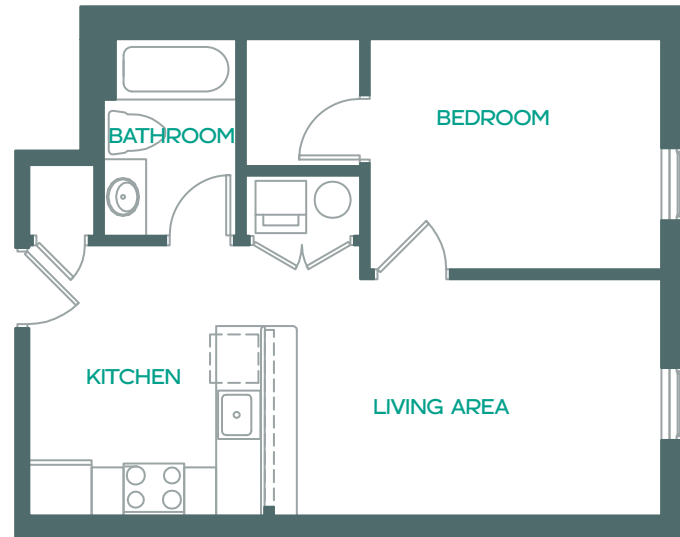

203.123.4567

oasisbpt.com

Oasis

Unit 206 510 sq. ft.

1 Bedroom | 1 Bathroom

Notes

2ND FLOOR

540 Bond Street
Bridgeport, CT 06610

203.123.4567

oasisbpt.com

EQUAL HOUSING
OPPORTUNITY

Oasis

Unit 207 893 sq. ft.

2 Bedroom | 1 Bathroom

Notes

2ND FLOOR