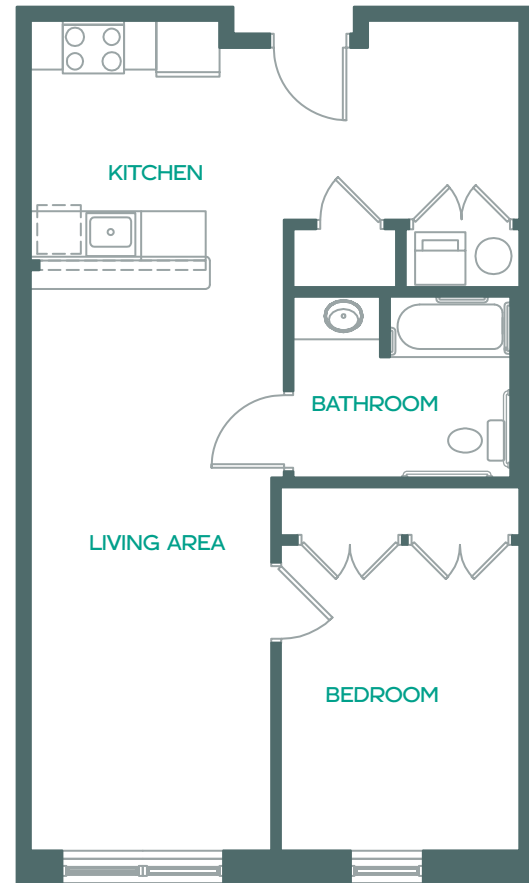

Oasis

Unit 202 260 sq. ft.

1 Bedroom | 1 Bathroom

Notes

2ND FLOOR

540 Bond Street
Bridgeport, CT 06610

203.123.4567

oasisbpt.com

EQUAL HOUSING
OPPORTUNITY

Oasis

Unit 203 685 sq. ft.
1 Bedroom w/ Den | 1 Bathroom

Notes

2ND FLOOR

540 Bond Street
Bridgeport, CT 06610

203.123.4567

oasisbpt.com

EQUAL HOUSING
OPPORTUNITY

Oasis

Unit 204 565 sq. ft.

Studio | 1 Bathroom

Notes

2ND FLOOR

540 Bond Street
Bridgeport, CT 06610

203.123.4567

203.123.4567

oasisbpt.com

Oasis

Unit 206 510 sq. ft.

1 Bedroom | 1 Bathroom

Notes

2ND FLOOR

540 Bond Street
Bridgeport, CT 06610